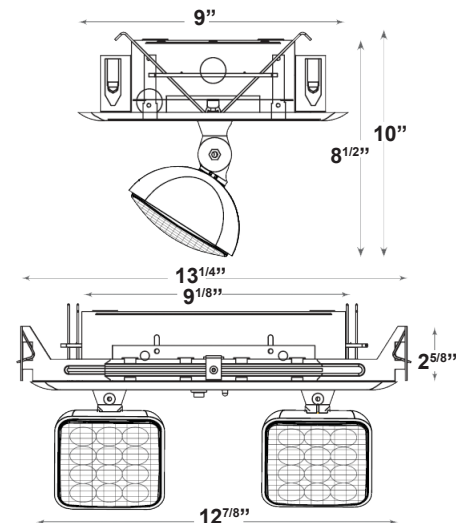

OPTIONS

BLK - Black Housing