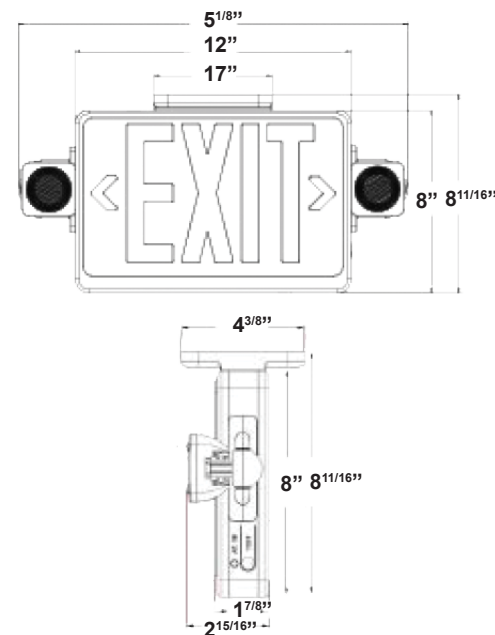

SPECIFICATIONS

EXITS

HOUSING

- Injection-molded high-impact resistant thermoplastic
- Available in white or black housings
- EZ snap out chevron directional indicators
- Unit comes standard single face with an extra face plate for double face applications

ELECTRICAL

- Dual 120/277V
- Charge rate/power "On" LED light and push-to-test switch for testing
- Standard Operating Temperature: 0°C - 50°C (32°F - 122°F)

ILLUMINATION

- Ultra bright, energy efficient red or green LEDs
- 1.5W LED lamps standard (77 Lumens/head)
- All-uncladive lamp, reflector, and lens assembly
- Adjustable heads

BATTERY

- 3.6V Maintenance-free, rechargeable NiCad battery
- Internal transfer switch automatically connects battery to LED board and lamp heads for 90-minute emergency illumination
- LVD (Low Voltage Disconnect) prevents battery from deep discharge
- Two-rate charger initiates battery charge to recharge in battery in 24 hours
- Remote Capacity of 2.5W available

MOUNTING

- Mounting canopy included for top or end mount
- Universal knockout pattern on back plate for wall mount

CODE COMPLIANCE

- UL Listed for Damp Locations
- Meets UL924, NFPA101, NEC, OSHA, Local and State Codes
- CEC Title20 Certified
- Assembled in America (Optional)

WARRANTY

- 5 Year

ORDERING INFORMATION

CATALOG#	Description
XCSQ2RW	Universal Face, Red on White
XCSQ2RB	Universal Face, Red on Black
XCSQ2GW	Universal Face, Green on White
XCSQ2GB	Universal Face, Green on Black

Options (Factory Installed)

RC	- Remote Capable (2.5W)
SD	- Self Diagnostics
USA	- Assembled in America

**XCSQ
Reduced Profile
Thermoplastic Combo**